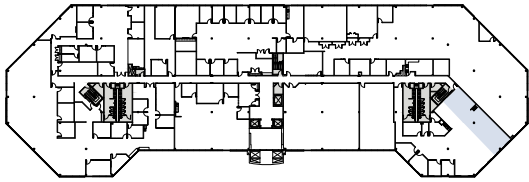

Suite	220
Floor	Second
Sizes	1,030 RSF

200 NORTH WARNER ROAD

200 N Warner Road, King of Prussia, PA 19067
200NorthWarnerRoad.com

FOR LEASING INFORMATION

Whitney Hunter
+1 610 249 2261
whitney.hunter@jll.com