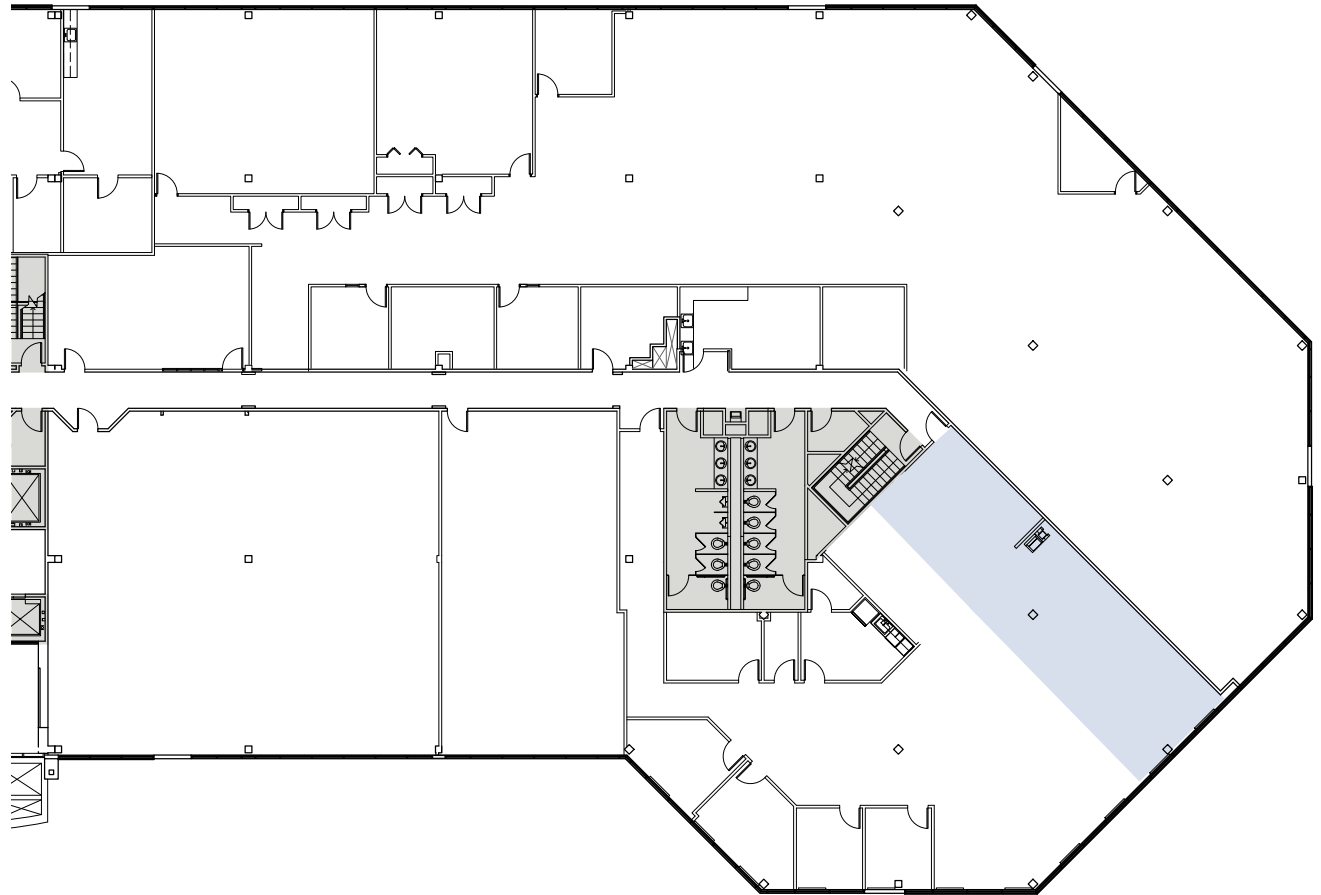

Suite	220
Floor	Second
Sizes	1,030 RSF

200 NORTH WARNER ROAD

200 N Warner Road, King of Prussia, PA 19067
200NorthWarnerRoad.com

FOR LEASING INFORMATION

Whitney Hunter
+1 610 249 2261
whitney.hunter@jll.com